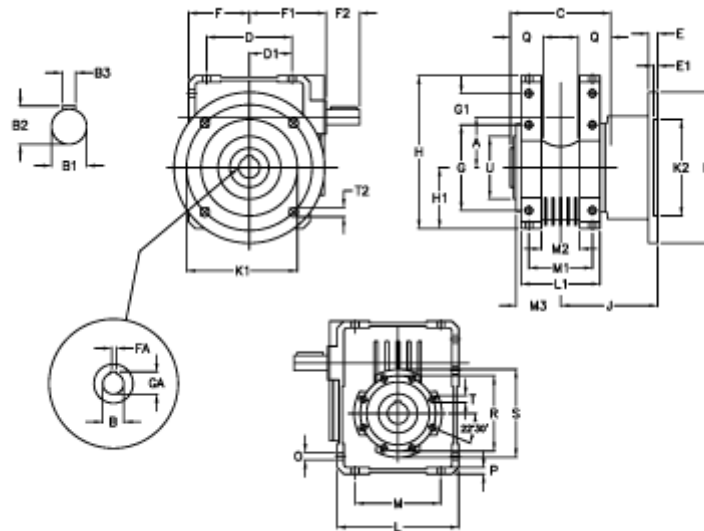

Article number: 3922086020400

Description: Worm gear with solid input shaft
W 86UF1-20-HS unassembled

Measures

A = 86.90	Description = W86UF-xx-P71 B5	G1 = 45.5	L = 200	Q = 45
B = 35	E = 15	GA = 38.3	L1 = 125	R = 130
B1 = 25	E1 = 6	H = 245.5	M = 144	S = 150
B2 = 28.0	F = 100.0	H1 = 100.0	M1 = 101	T = M10x18
B3 = 8	F1 = 142.5	J = 151.0	M2 = 57	T2 = 12.5
C = 140	F2 = 50	K = 210	M3 = 64.5	U = 110
D = 144.0	FA = 10	K1 = 176	O = 11.5	
D1 = 72.0	G = 144	K2 = 152	P = 11	